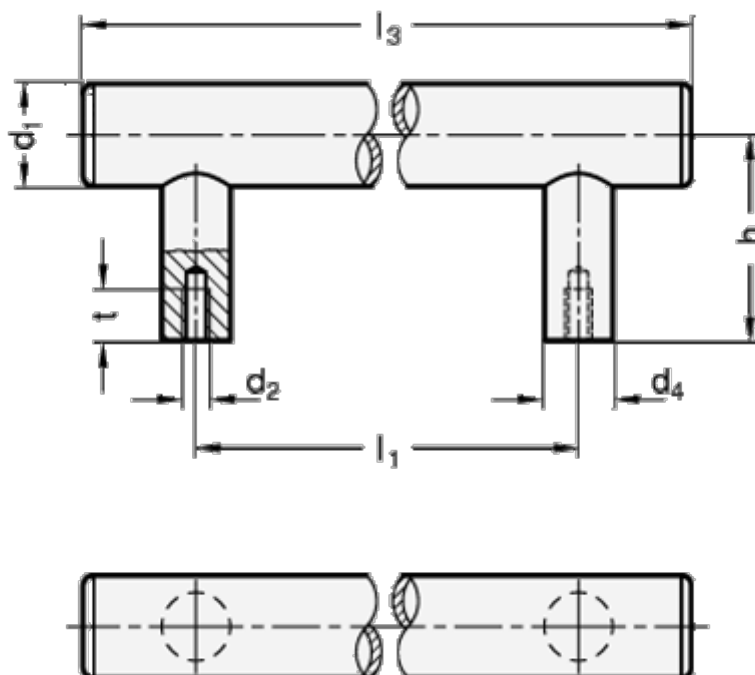

Article number: 20666530M8250K

Description: E+G St. steel tubular handle GN 666.5-30-M8-250-K  
K - with plastic cover cap, mountet from the back

## Measures

d1	= 30
d2	= M8
d4	= 20
h	= 60
l1 +/-0.5	= 250
l3	= 315
l4	= 15
t min	= 15